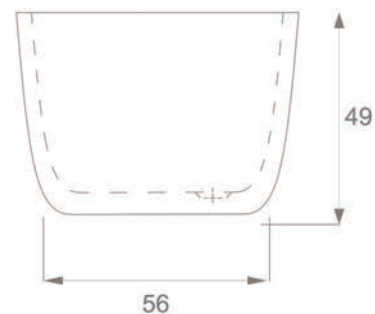

ΑΘΗΝΑ

Material: SOLID SURFACE
Overflow: Linear 8x80 mm
Drain: Hidden
Net weight: 85 kg
Gross weight: 110 kg
Model Size: 148x68,5x49 cm
Packing Dimensions: 170x94x75 cm
Description: Solid surface bath tub with hidden drain pipe fitting and pressure plug (pop-up), siphon with a flexible hose

OVAL N

Material: SOLID SURFACE

Overflow: Linear 7x75 mm

Drain: Hidden

Net weight: 92 kg

Gross weight: 120 kg

Model Size: 166x75x48 cm

Packing Dimensions: 180x85x70 cm

Description: Solid surface bath tub with hidden drain pipe fitting and pressure plug (pop-up), siphon with a flexible hose

PHAEDRA

Material: SOLID SURFACE

Overflow: Linear 7x75 mm

Drain: Hidden

Net weight: 130 kg

Gross weight: 150 kg

Model Size: 159x69x49 cm

Packing Dimensions: 190x100x75 cm

Description: Solid surface bath tub with hidden drain pipe fitting and pressure plug (pop-up), siphon with a flexible hose

Colors: