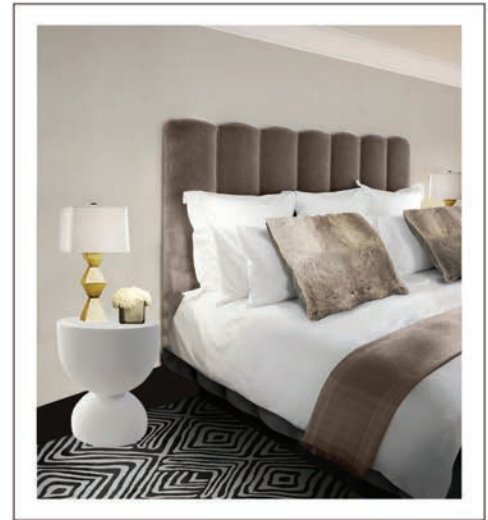

WATERLOCK SIDE TABLE

Material: **SOLID SURFACE**

Net weight: 13 kg

Model Size: 430 H x 380 W mm (ROUND)

Popular Colors:

WHITE

IVORY

IRON
GREY

LINEN

BLACK
PEARL

COPPER
BRONZE

*Also available custom colors