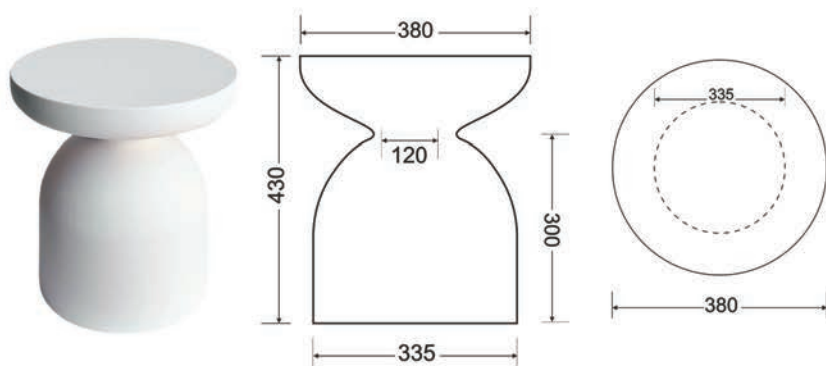

Gross weight: 150 kg

Model Size: 159x69x49 cm

Packing Dimensions: 190x100x75 cm

Description: Solid surface bath tub with hidden drain pipe fitting and pressure plug (pop-up), siphon with a flexible hose

Colors:

ΑΞΕΣΟΥΑΡ

108 snow white

909 black

Βαλβίδα Solid κλικ-κλακ

Επιφάνεια αποσπώμενης ρήσης νιπτήρα

ACCESSORIES

MUSHROOM SIDE TABLE

Material: **SOLID SURFACE**

Net weight: 17,5 kg

Model Size: 430mm H x 380mm W (ROUND)

Popular Colors:

*Also available custom colors

GRANITE STOOL TABLE

Material: **SOLID SURFACE**

Net weight: 19 kg

Model Size: 46 cm H x 39 cm W (ROUND)

Net weight: 13 kg

Model Size: 430 H x 380 W mm (ROUND)

Popular Colors:

WHITE

IVORY

IRON
GREY

LINEN

BLACK
PEARL