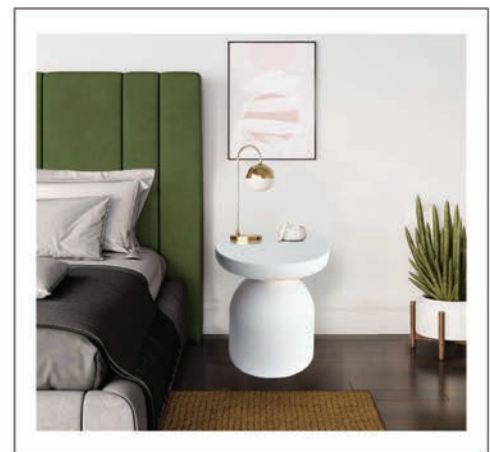

MUSHROOM SIDE TABLE

Material: **SOLID SURFACE**

Net weight: 17,5 kg

Model Size: 430mm H x 380mm W (ROUND)

Popular Colors:

*Also available custom colors