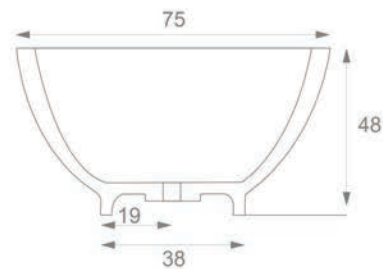

Dimensions: Φ 375 x 110 mm

**ΑΚΡΥΛΙΚΕΣ
ΕΠΙΦΑΝΕΙΕΣ
h 15εκ.**

Solid Surface 15 cm

ΔΙΑΣΤΑΣΕΙΣ

120 x 40

100 x 40

80 x 40

 best solid

ΑΘΗΝΑ

Material: SOLID SURFACE
Overflow: Linear 8x80 mm
Drain: Hidden
Net weight: 85 kg
Gross weight: 110 kg
Model Size: 148x68,5x49 cm
Packing Dimensions: 170x94x75 cm
Description: Solid surface bath tub with hidden drain pipe fitting and pressure plug (pop-up), siphon with a flexible hose

OVAL N

Material: SOLID SURFACE

Overflow: Linear 7x75 mm

Drain: Hidden

Net weight: 92 kg

Gross weight: 120 kg

Model Size: 166x75x48 cm

Packing Dimensions: 180x85x70 cm

Description: Solid surface bath tub with hidden drain pipe fitting and pressure plug (pop-up), siphon with a flexible hose

PHAEDRA

Material: SOLID SURFACE

Overflow: Linear 7x75 mm

Drain: Hidden

Net weight: 130 kg