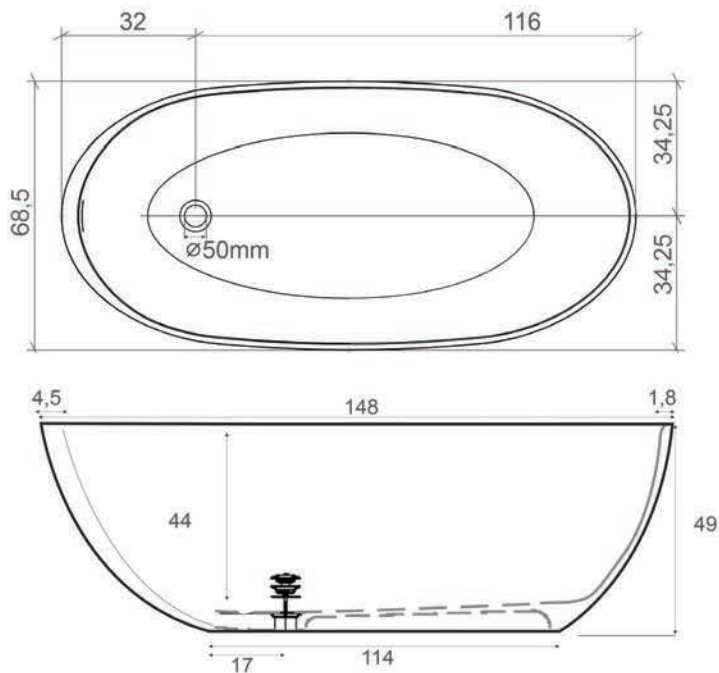

Dimensions: Φ 375 x 110 mm

**ΑΚΡΥΛΙΚΕΣ
ΕΠΙΦΑΝΕΙΕΣ
h 15εκ.**

Solid Surface 15 cm

ΔΙΑΣΤΑΣΕΙΣ

120 x 40

100 x 40

80 x 40

 best solid

**ΑΚΡΥΛΙΚΕΣ
ΕΠΙΦΑΝΕΙΕΣ
h 12χιλ.**

 **best solid**

Solid Surface 12mm

ΔΙΑΣΤΑΣΕΙΣ

120 x 40 x H 1,2

100 x 40 x H 1,2

80 x 40 x H 1,2

ΜΠΑΝΙΕΡΕΣ

ΑΘΗΝΑ

Material: SOLID SURFACE
Overflow: Linear 8x80 mm
Drain: Hidden
Net weight: 85 kg
Gross weight: 110 kg
Model Size: 148x68,5x49 cm
Packing Dimensions: 170x94x75 cm
Description: Solid surface bath tub with hidden drain pipe fitting and pressure plug (pop-up), siphon with a flexible hose

OVAL N

Material: SOLID SURFACE

Overflow: Linear 7x75 mm

Drain: Hidden

Net weight: 92 kg

Gross weight: 120 kg

Model Size: 166x75x48 cm

Packing Dimensions: 180x85x70 cm