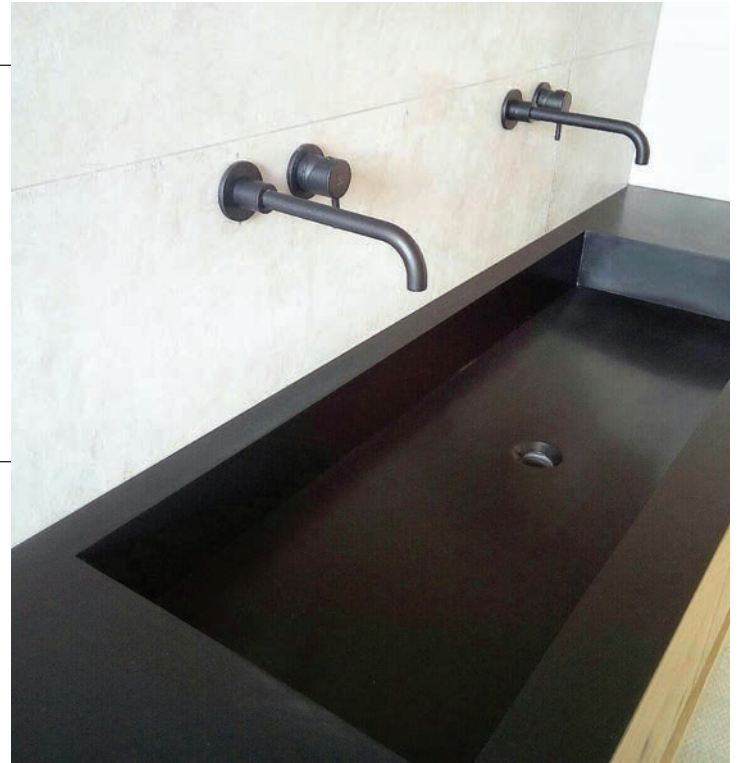

ΕΓΧΡΩΜΟΙ ΥΠΟΚΑΘΗΜΕΝΟΙ ΝΙΠΤΗΡΕΣ

ΔΙΑΣΤΑΣΕΙΣ

60 x 40 x H12

55 x 38 x H12

50 x 38 x H12

45 x 40 x H12