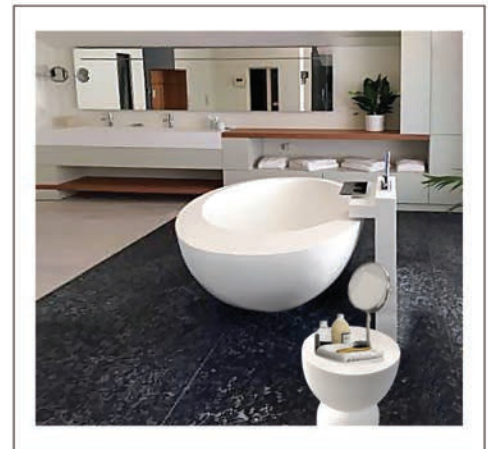

WATERLOCK SIDE TABLE

Material: **SOLID SURFACE**

Net weight: 13 kg

Model Size: 430 H x 380 W mm (ROUND)

Popular Colors:

WHITE

IVORY

IRON
GREY

LINEN

BLACK
PEARL

COPPER
BRONZE

*Also available custom colors