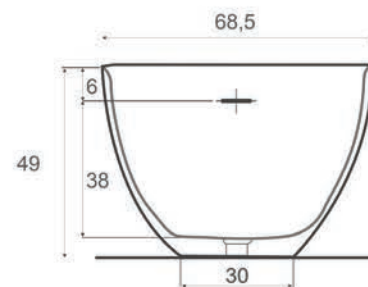

Dimensions: Φ 375 x 110 mm

**ΑΚΡΥΛΙΚΕΣ
ΕΠΙΦΑΝΕΙΕΣ
h 15εκ.**

Solid Surface 15 cm

ΔΙΑΣΤΑΣΕΙΣ

120 x 40

100 x 40

80 x 40

 best solid

**ΑΚΡΥΛΙΚΕΣ
ΕΠΙΦΑΝΕΙΕΣ
h 12χιλ.**

 **best solid**

Solid Surface 12mm

ΔΙΑΣΤΑΣΕΙΣ

120 x 40 x H 1,2

100 x 40 x H 1,2

80 x 40 x H 1,2

ΜΠΑΝΙΕΡΕΣ

ΑΘΗΝΑ

Material: SOLID SURFACE
Overflow: Linear 8x80 mm
Drain: Hidden
Net weight: 85 kg
Gross weight: 110 kg
Model Size: 148x68,5x49 cm
Packing Dimensions: 170x94x75 cm
Description: Solid surface bath tub with hidden drain pipe fitting and pressure plug (pop-up), siphon with a flexible hose

OVAL N

Material: SOLID SURFACE

Overflow: Linear 7x75 mm

Drain: Hidden

Net weight: 92 kg

Gross weight: 120 kg

Model Size: 166x75x48 cm

Packing Dimensions: 180x85x70 cm