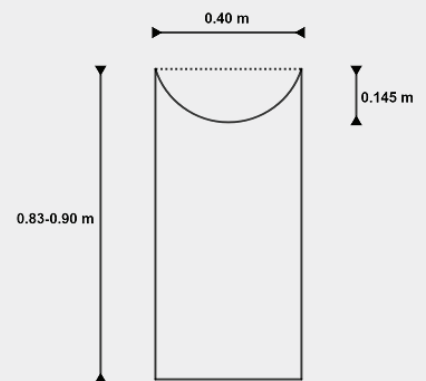

ΕΠΙΔΑΠΕΔΙΟΙ ΝΙΠΤΗΡΕΣ SOLID

CYLINDER

 best solid

CUBE

Floor
Solid
Washers

ΥΠΟΚΑΘΗΜΕΝΟΙ ΝΙΠΤΗΡΕΣ

ΔΙΑΣΤΑΣΕΙΣ

60 x 40 x H12

Solid surface deep wash basin

Dimensions: 390 mm W (ROUND) x 330 mm H

Net weight: 16 kg

Popular Granite Colors

STEEL
GREY

LINEN

BLACK
PEARL

BS-37

Dimensions: Φ 375 x 110 mm

**ΑΚΡΥΛΙΚΕΣ
ΕΠΙΦΑΝΕΙΕΣ
h 15εκ.**

Solid Surface 15 cm

ΔΙΑΣΤΑΣΕΙΣ

120 x 40

100 x 40

80 x 40

 best solid

Gross weight: 150 kg

Model Size: 159x69x49 cm

Packing Dimensions: 190x100x75 cm

Description: Solid surface bath tub with hidden drain pipe fitting and pressure plug (pop-up), siphon with a flexible hose

Colors: