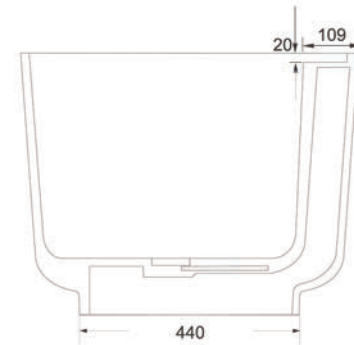

ANAIS

Colors:

WHITE

IVORY

IRON
GREY

LINEN

BLACK
PEARL

COPPER
BRONZE

*Also available custom colors