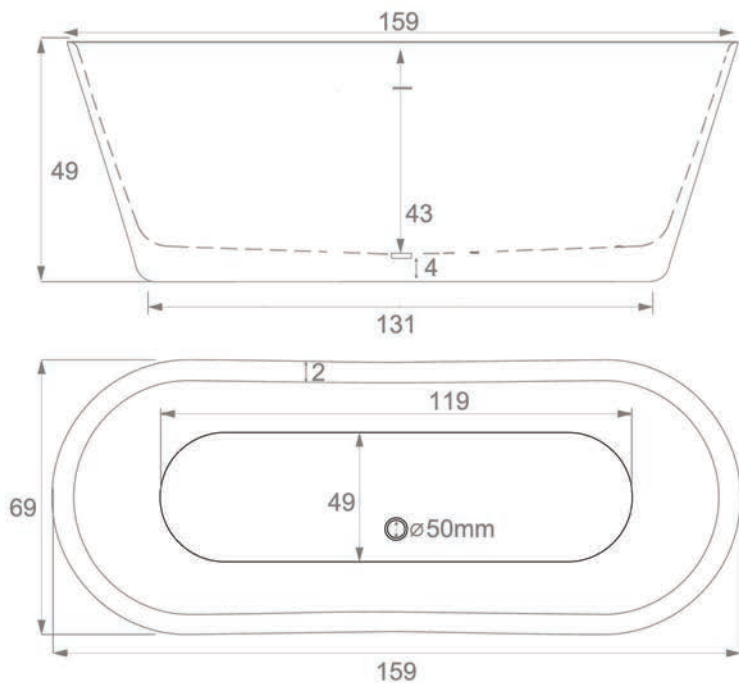

ΑΘΗΝΑ

Material: SOLID SURFACE
Overflow: Linear 8x80 mm
Drain: Hidden
Net weight: 85 kg
Gross weight: 110 kg
Model Size: 148x68,5x49 cm
Packing Dimensions: 170x94x75 cm
Description: Solid surface bath tub with hidden drain pipe fitting and pressure plug (pop-up), siphon with a flexible hose

OVAL N

Material: SOLID SURFACE

Overflow: Linear 7x75 mm

Drain: Hidden

Net weight: 92 kg

Gross weight: 120 kg

Model Size: 166x75x48 cm

Packing Dimensions: 180x85x70 cm

Description: Solid surface bath tub with hidden drain pipe fitting and pressure plug (pop-up), siphon with a flexible hose

PHAEDRA

Material: SOLID SURFACE

Overflow: Linear 7x75 mm

Drain: Hidden

Net weight: 130 kg

Gross weight: 150 kg

Model Size: 159x69x49 cm

Packing Dimensions: 190x100x75 cm

Description: Solid surface bath tub with hidden drain pipe fitting and pressure plug (pop-up), siphon with a flexible hose

Colors: