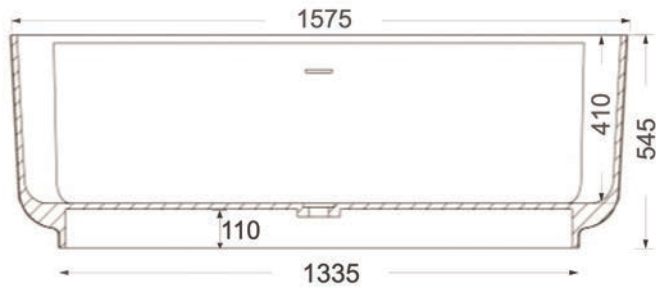

ANAIS

Colors:

WHITE

IVORY

IRON
GREY

LINEN

BLACK
PEARL

COPPER
BRONZE

*Also available custom colors