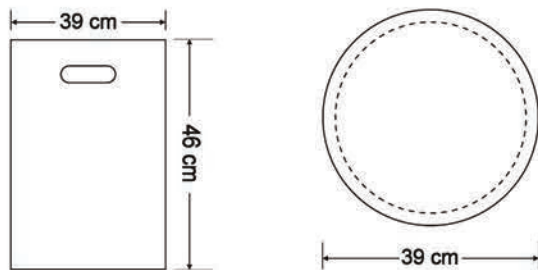

GRANITE STOOL TABLE

Material: **SOLID SURFACE**

Net weight: 19 kg

Model Size: 46 cm H x 39 cm W (ROUND)

Two handholds opposite each other: 12 cm L

Colors:

STEEL
GREY

LINEN

BLACK
PEARL

*Also available custom colors