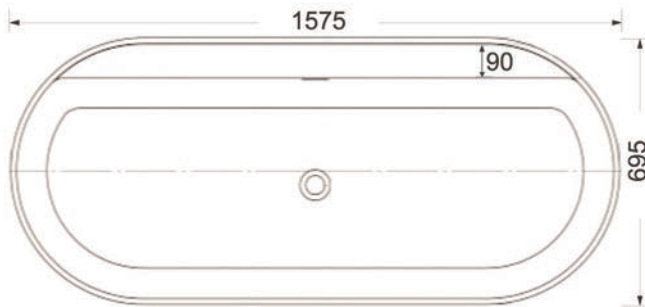

ANAIS

Colors:

WHITE

IVORY

IRON
GREY

LINEN

BLACK
PEARL

COPPER
BRONZE

*Also available custom colors