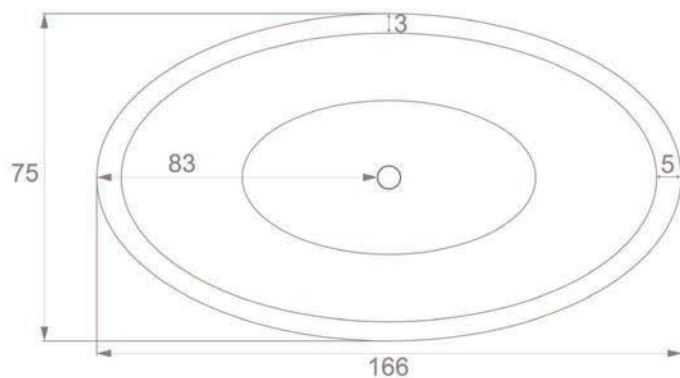

OVAL N

Material: SOLID SURFACE

Overflow: Linear 7x75 mm

Drain: Hidden

Net weight: 92 kg

Gross weight: 120 kg

Model Size: 166x75x48 cm

Packing Dimensions: 180x85x70 cm

Description: Solid surface bath tub with hidden drain pipe fitting and pressure plug (pop-up), siphon with a flexible hose