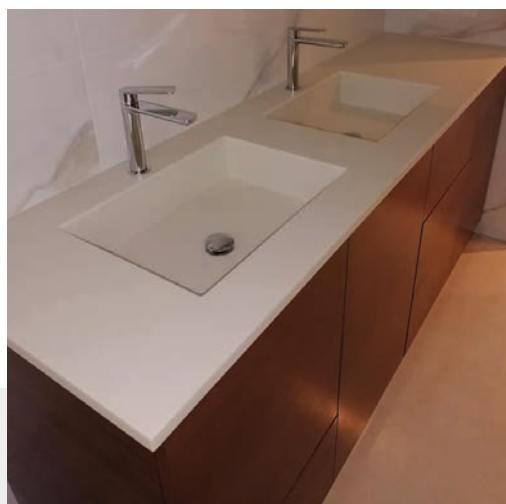

ΥΠΟΚΑΘΗΜΕΝΟΙ ΝΙΠΤΗΡΕΣ

ΔΙΑΣΤΑΣΕΙΣ

60 x 40 x H12

55 x 38 x H12

50 x 38 x H12

45 x 40 x H12