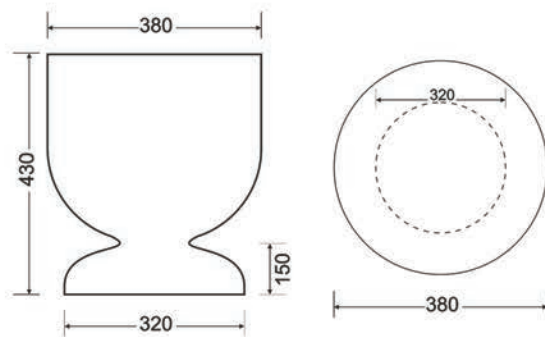

Gross weight: 150 kg

Model Size: 159x69x49 cm

Packing Dimensions: 190x100x75 cm

Description: Solid surface bath tub with hidden drain pipe fitting and pressure plug (pop-up), siphon with a flexible hose

Colors:

Net weight: 17,5 kg

Model Size: 430mm H x 380mm W (ROUND)

Popular Colors:

*Also available custom colors

GRANITE STOOL TABLE

Material: **SOLID SURFACE**

Net weight: 19 kg

Model Size: 46 cm H x 39 cm W (ROUND)

Two handholds opposite each other: 12 cm L

Colors:

STEEL
GREY

LINEN

BLACK
PEARL

*Also available custom colors

WATERLOCK SIDE TABLE

Material: **SOLID SURFACE**

Net weight: 13 kg

Model Size: 430 H x 380 W mm (ROUND)

Popular Colors:

WHITE

IVORY

IRON
GREY

LINEN

BLACK
PEARL