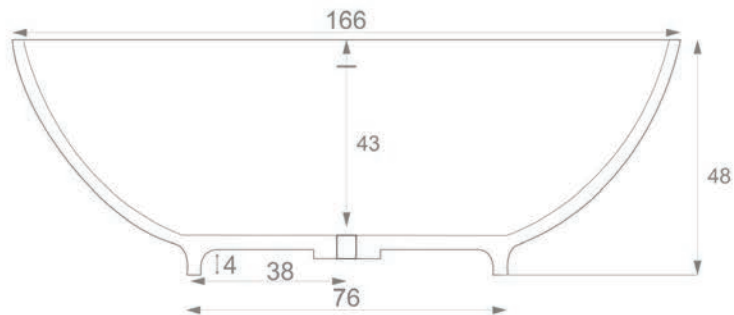

Dimensions: Φ 375 x 110 mm

**ΑΚΡΥΛΙΚΕΣ
ΕΠΙΦΑΝΕΙΕΣ
h 15εκ.**

Solid Surface 15 cm

ΔΙΑΣΤΑΣΕΙΣ

120 x 40

100 x 40

80 x 40

 best solid

ΑΘΗΝΑ

Material: SOLID SURFACE
Overflow: Linear 8x80 mm
Drain: Hidden
Net weight: 85 kg
Gross weight: 110 kg
Model Size: 148x68,5x49 cm
Packing Dimensions: 170x94x75 cm
Description: Solid surface bath tub with hidden drain pipe fitting and pressure plug (pop-up), siphon with a flexible hose

OVAL N

Material: SOLID SURFACE

Overflow: Linear 7x75 mm

Drain: Hidden

Net weight: 92 kg

Gross weight: 120 kg

Model Size: 166x75x48 cm

Packing Dimensions: 180x85x70 cm

Description: Solid surface bath tub with hidden drain pipe fitting and pressure plug (pop-up), siphon with a flexible hose

PHAEDRA

Material: SOLID SURFACE

Overflow: Linear 7x75 mm

Drain: Hidden

Net weight: 130 kg