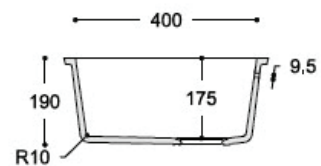

ΝΕΡΟΧΥΤΕΣ

970

CROSS-SECTION

966

Side cross-section

A2311

- A 31-1/4" (794mm)
- B 4-15/16" (110mm)
- C 16-9/16" (421mm)
- D 18-15/16" (481mm)
- E 13-11/16" (348mm)
- F 13-11/16" (348mm)
- G 9-1/4" (235mm)
- H 9-13/16" (250mm)

A2341

- A 34-7/8" (886mm)
- B 8-3/8" (213mm)
- C 16-3/4" (426mm)
- D 19-1/8" (486mm)
- E 10" (254mm)
- F 21" (533mm)
- G 5" (127mm)
- H 7-1/2" (191mm)
- I 8-1/16" (206mm)

CINZIA $\Phi 43.5$

**QUADRA
57X45**